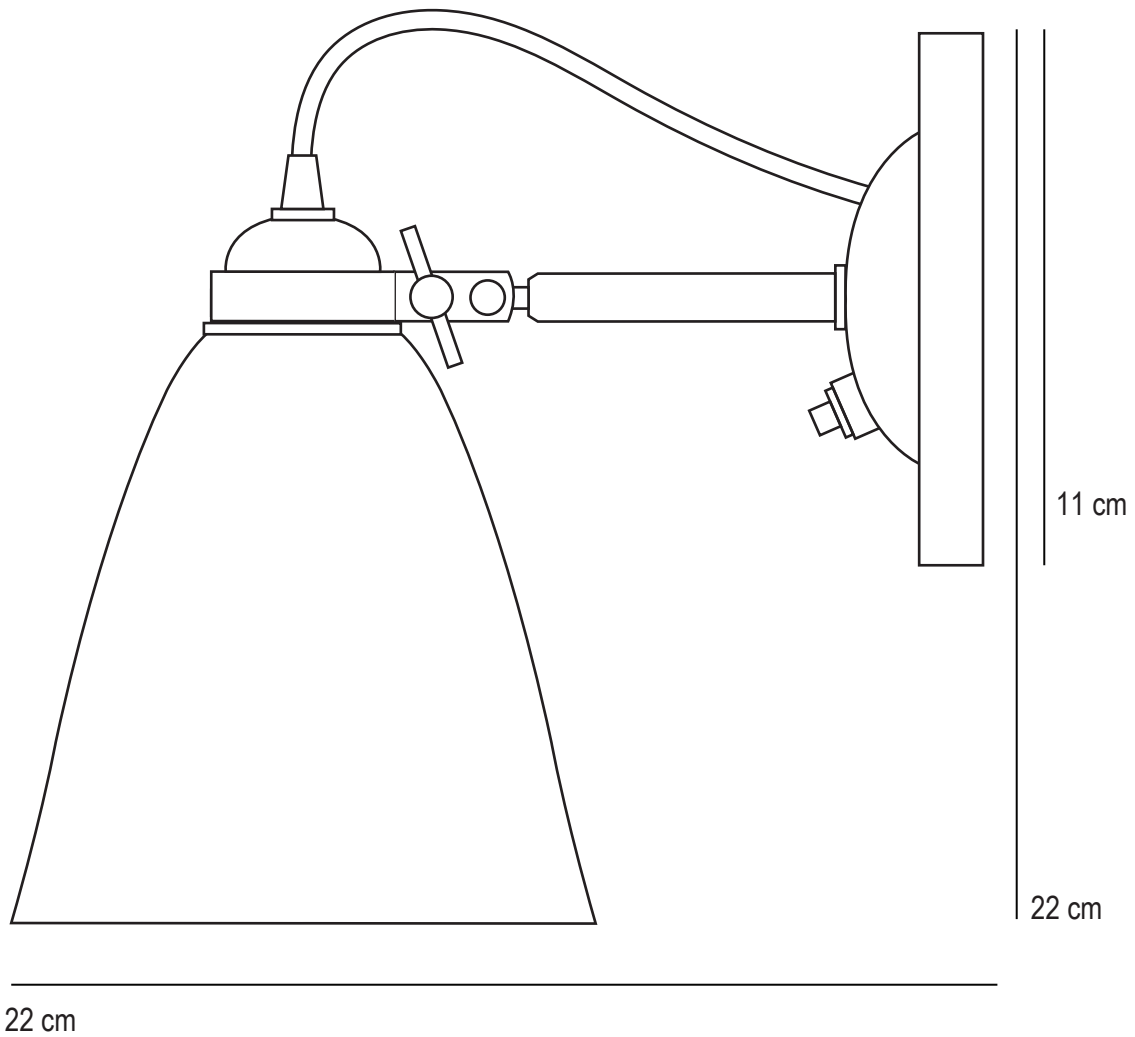

Hector

Medium Dome

Wall Switched

SPECIFICATION	Product Code	Bulb Cap	Max Wattage	Bulb Type
Hector Medium Dome Wall Switched	FW 397	E 27	40	GLS
Available Finish	Natural, blue or green bone china shade, powdercoated white metal base.			

max: 29 cm

This product is available for specific markets. CFL compatible.