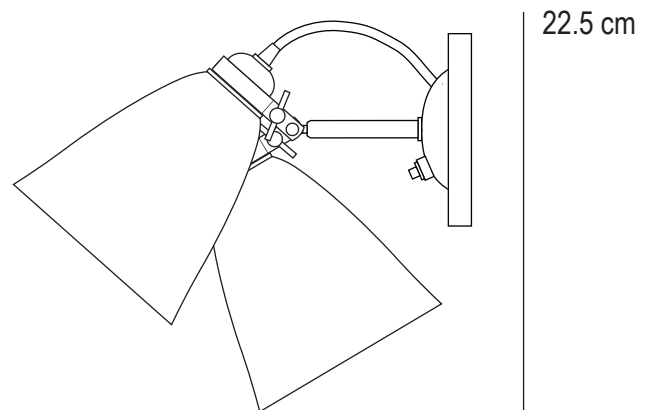

Hector

Medium Dome

Wall Switched

SPECIFICATION	Product Code	Bulb Cap	Max Wattage	Bulb Type
Hector Medium Dome Wall Switched	FW 397	E 27	40	GLS
Available Finish	Natural, blue or green bone china shade, powdercoated white metal base.			

max: 29 cm

This product is available for specific markets. CFL compatible.