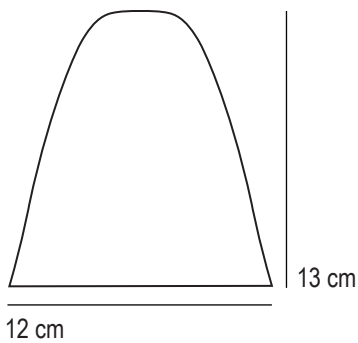

Hector

Medium Dome

Wall Switched

SPECIFICATION	Product Code	Bulb Cap	Max Wattage	Bulb Type
Hector Medium Dome Wall Switched	FW 397	E 27	40	GLS
Available Finish	Natural, blue or green bone china shade, powdercoated white metal base.			

max: 29 cm

This product is available for specific markets. CFL compatible.