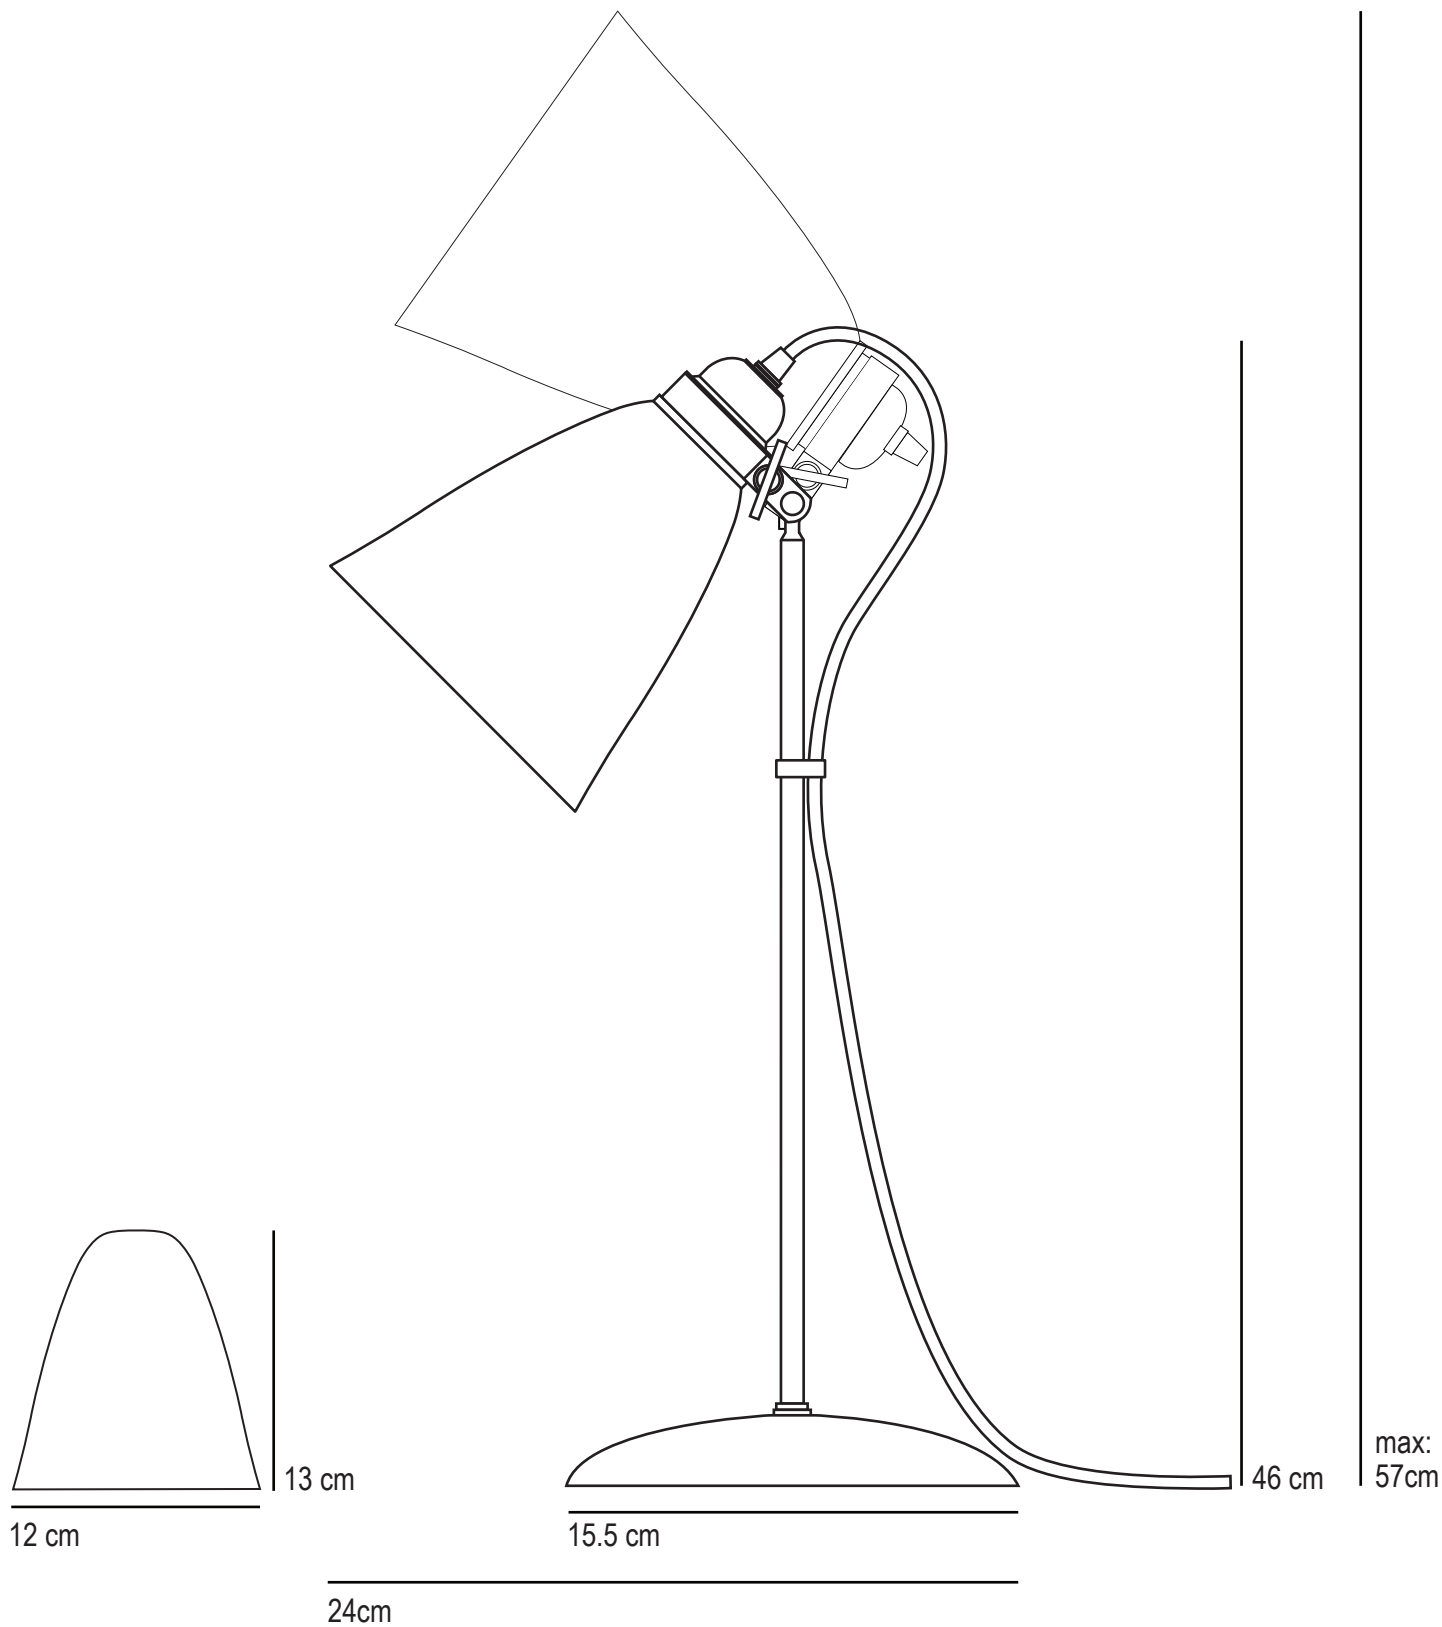

# Hector 21 Table

SPECIFICATION	Product Code	Bulb Cap	Max Wattage	Bulb Type
Hector 21	FT487	E 27	40	GLS
Available Finish	Natural bone china.			

This product is available for specific markets. CFL compatible.