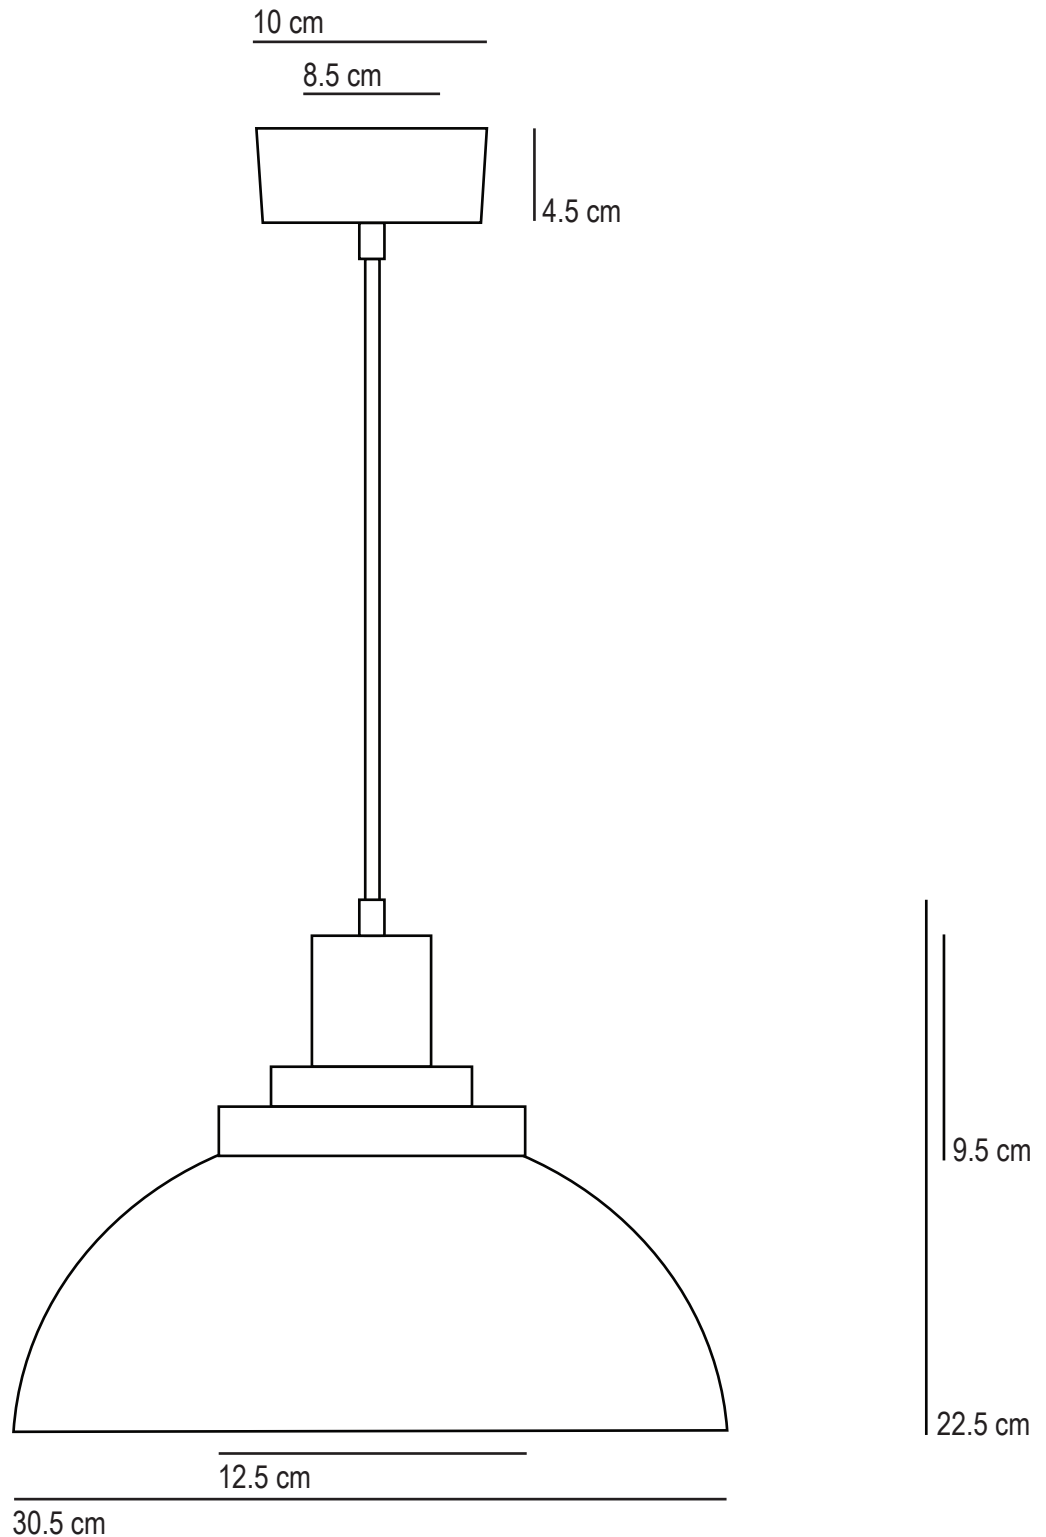

Cosmo Pendant

SPECIFICATION	Product Code	Bulb Cap	Max Wattage	Bulb Type
Cosmo Pendant	FP 452	E 27	60	GLS
Cosmo Stepped Pendant	FP 453	E 27	60	GLS
Cosmo Dimpled Pendant	FP 454	E 27	60	GLS
Finish	Natural bone china			

This product is available for specific markets. CFL compatible.
Cable length 150cm, bespoke cable lengths are available on request.