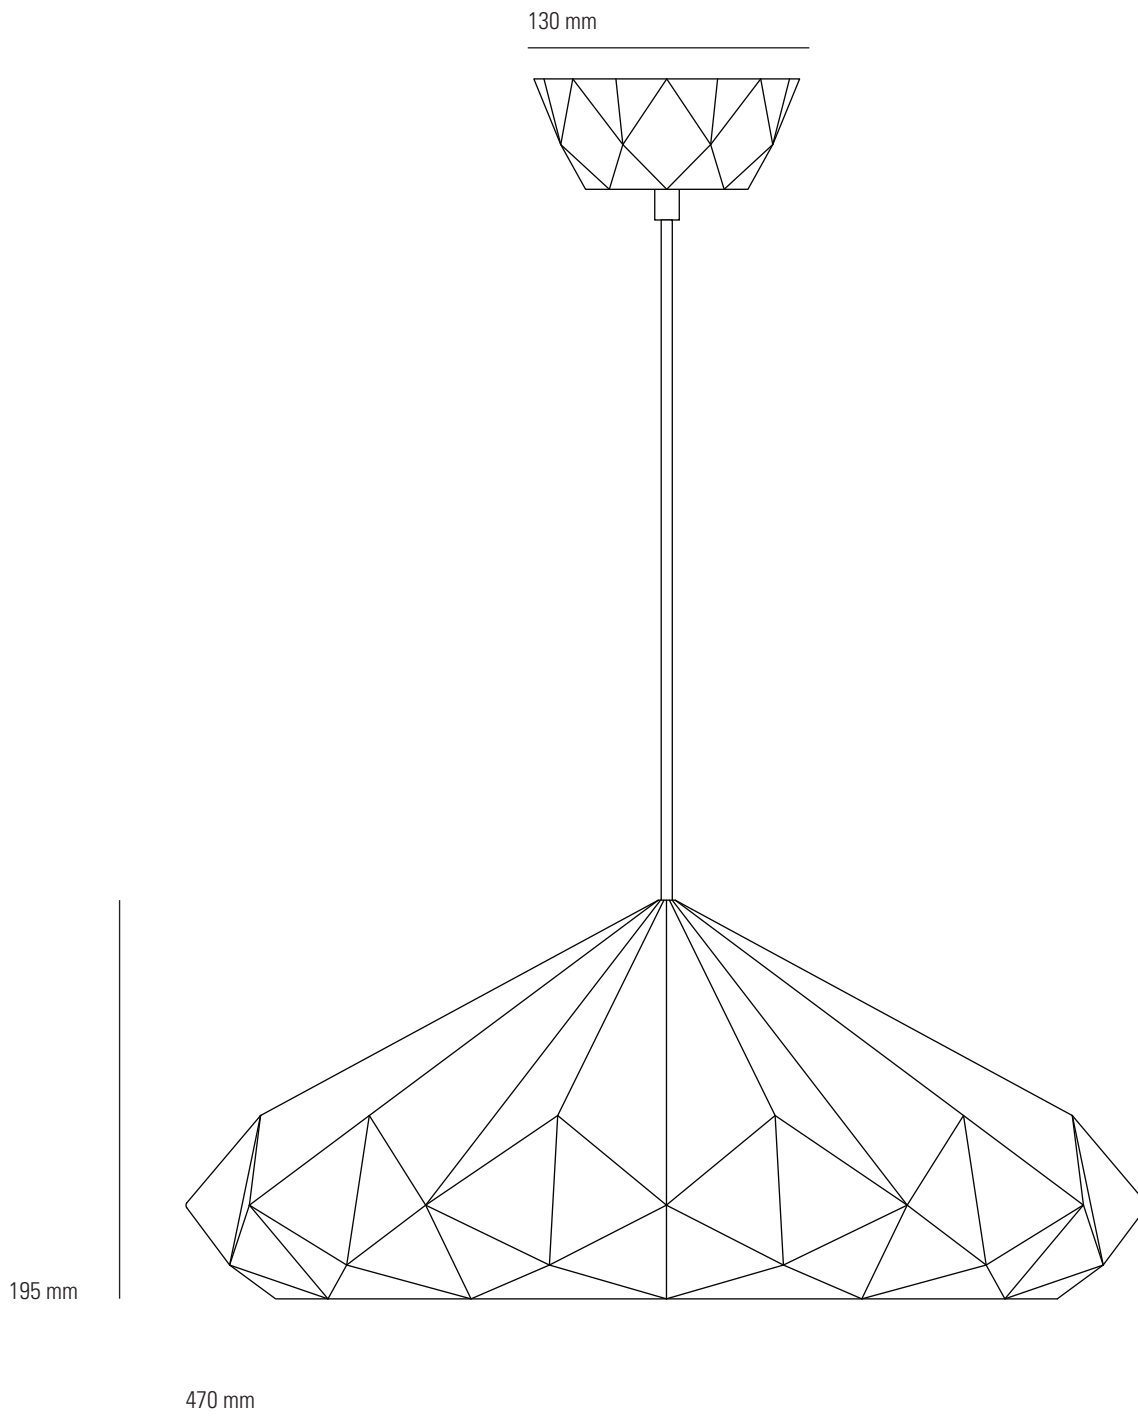

# HATTON 5 PENDANT

SPECIFICATION	Finish	Product Code	Bulb Cap	Max Wattage	Bulb Type
Hatton 5 pendant	natural bone china	FP 569 N	E 27	100	GLS

This product is available for specific markets. CFL compatible.  
Cable length 150cm, bespoke cable lengths are available on request.