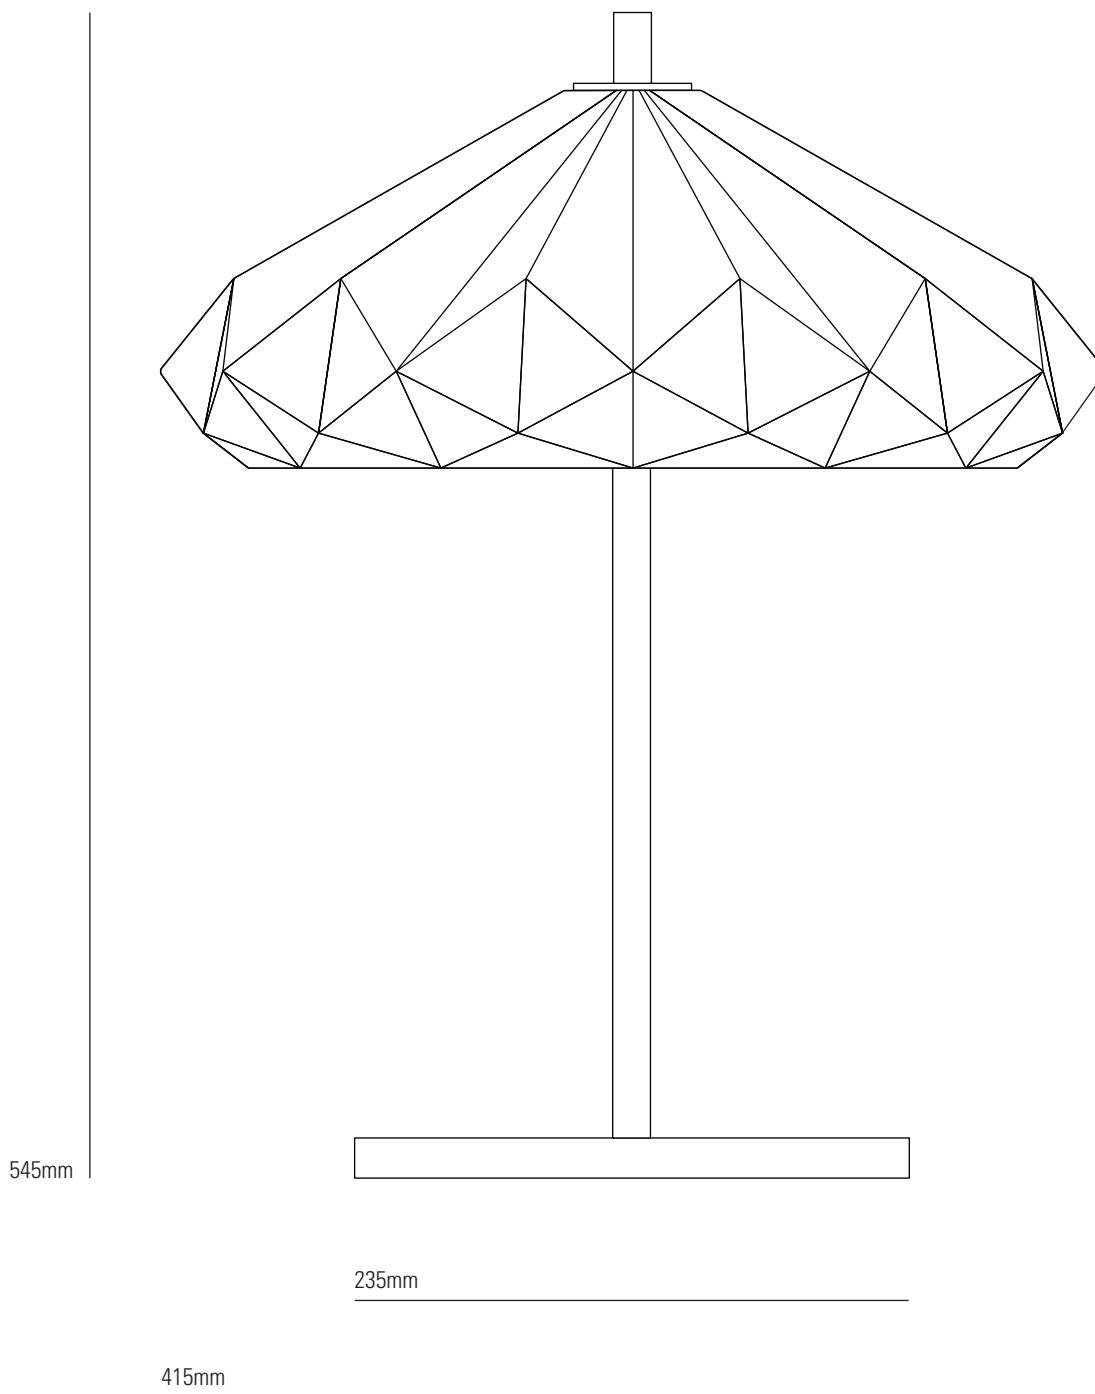

HATTON 4 TABLE LIGHT

SPECIFICATION	Finish	Product Code	Bulb Cap	Max Wattage	Bulb Type
Hatton 4 Table light	Bone china / satin chrome	FT 566 N	E 27	100	GLS

This product is available for specific markets. CFL compatible.