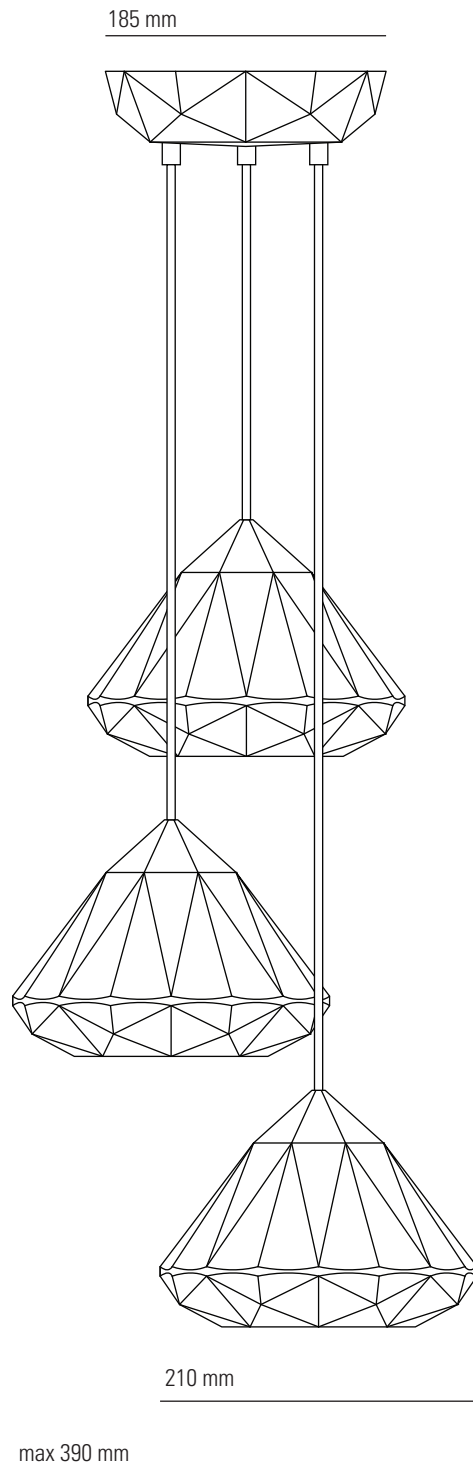

HATTON 1 GROUPING

SPECIFICATION	Finish	Product Code	Bulb Cap	Max Wattage	Bulb Type
Hatton 1 grouping of 3	natural bone china	FP 548 N	E 27	60	GLS

This product is available for specific markets. CFL compatible.
Cable length 150cm, bespoke cable lengths are available on request.