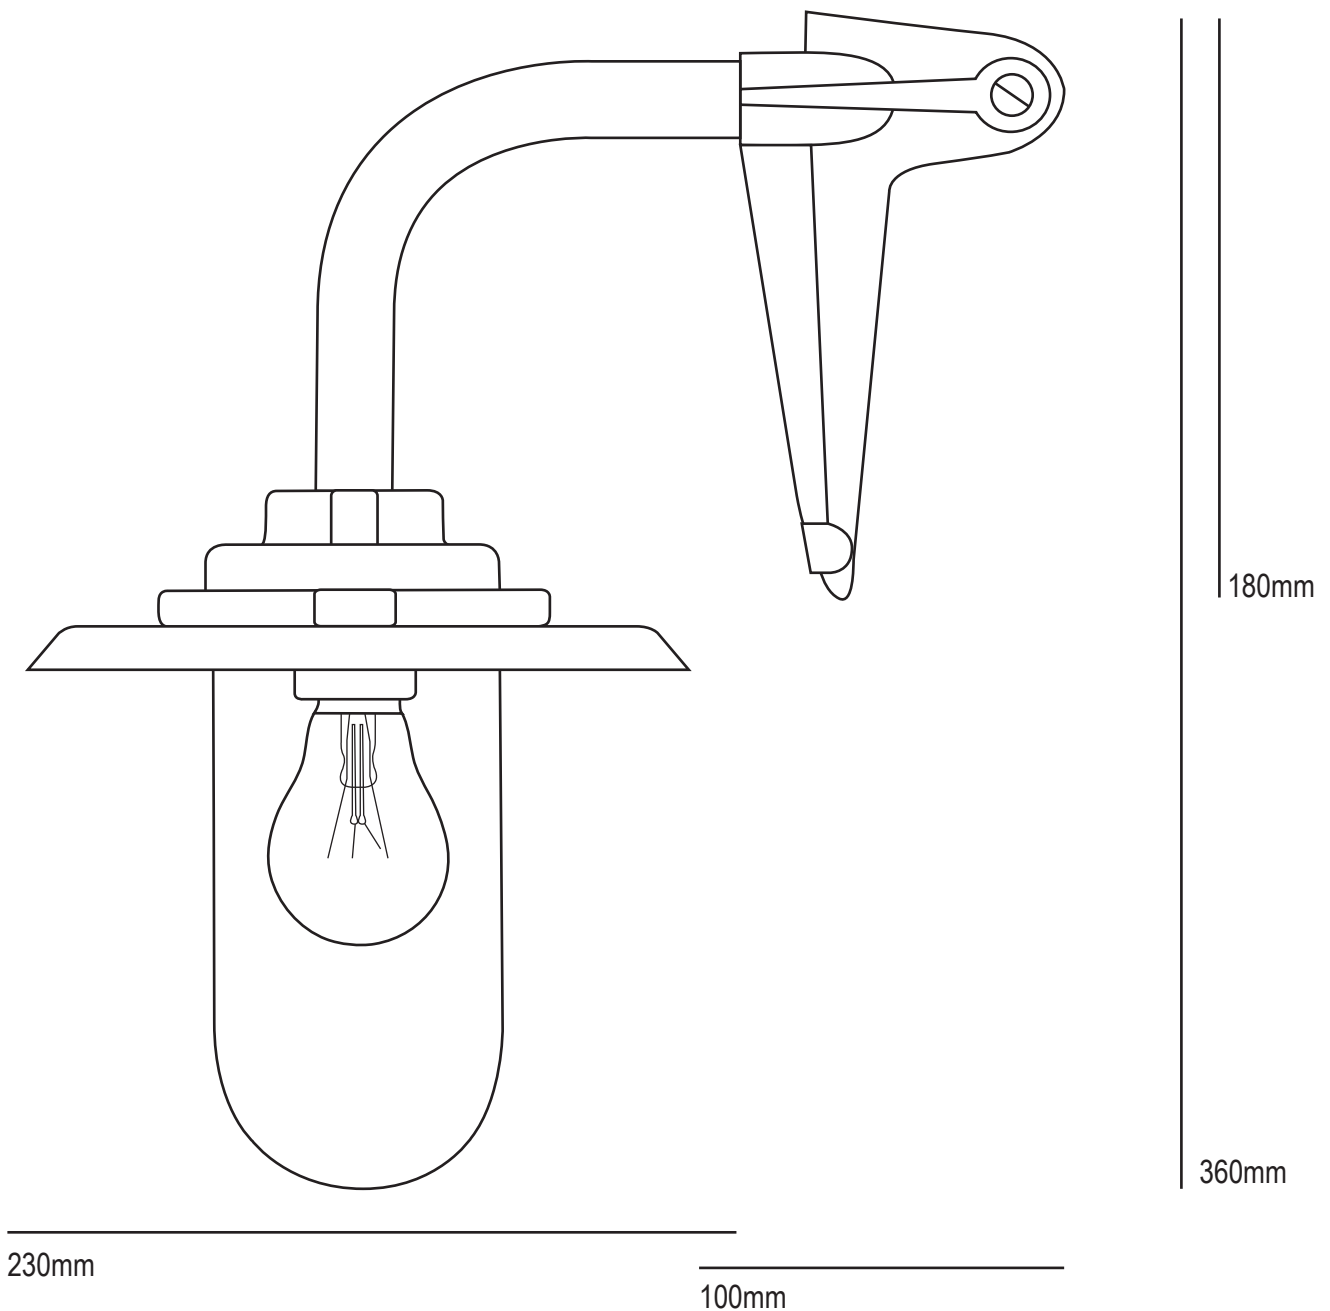

Exterior Bracket Light 7677

Product Code	Bulb Cap	Max Wattage	Bulb Type	Height/Length	Width/Diameter	Projection
7677/GA/ 060/AC	E27	60	GLS	360mm	Reflector: 190mm Backplate: 100mm	230mm
Available Finish		Galvanised or black, clear or frosted glass				