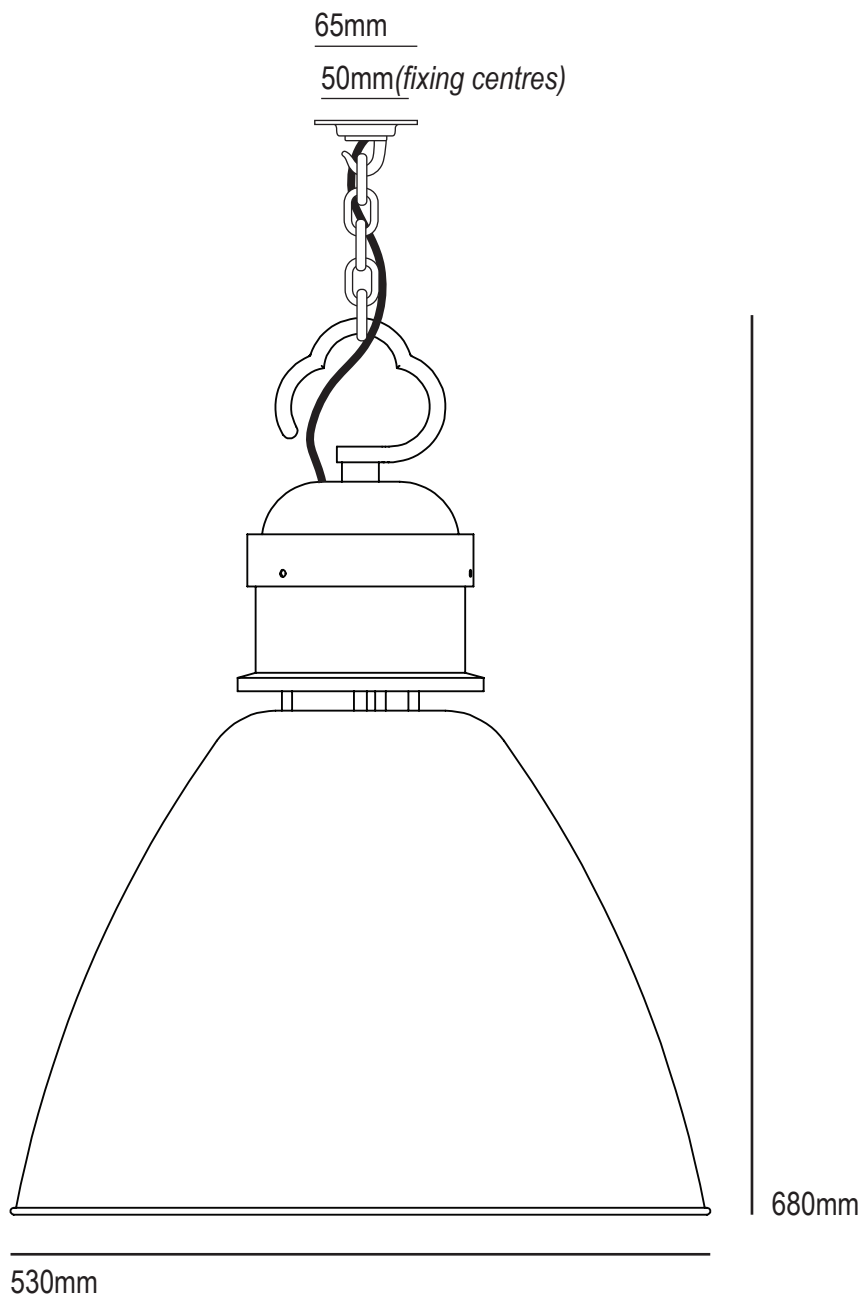

7380/L Pendant

Product Code	Bulb Cap	Max Wattage	Bulb Type	Height/Length	Width/Diameter	Projection
7380/L	E27	100	GLS	680mm	530mm	n/a
Available Finish		Black / Grey / White / Polished aluminium				

Bulbs Not Supplied.
Pendant supplied with 1.5m of chain and 1.8m of cable.
This product is available for specific markets. Low energy CFL compatible.