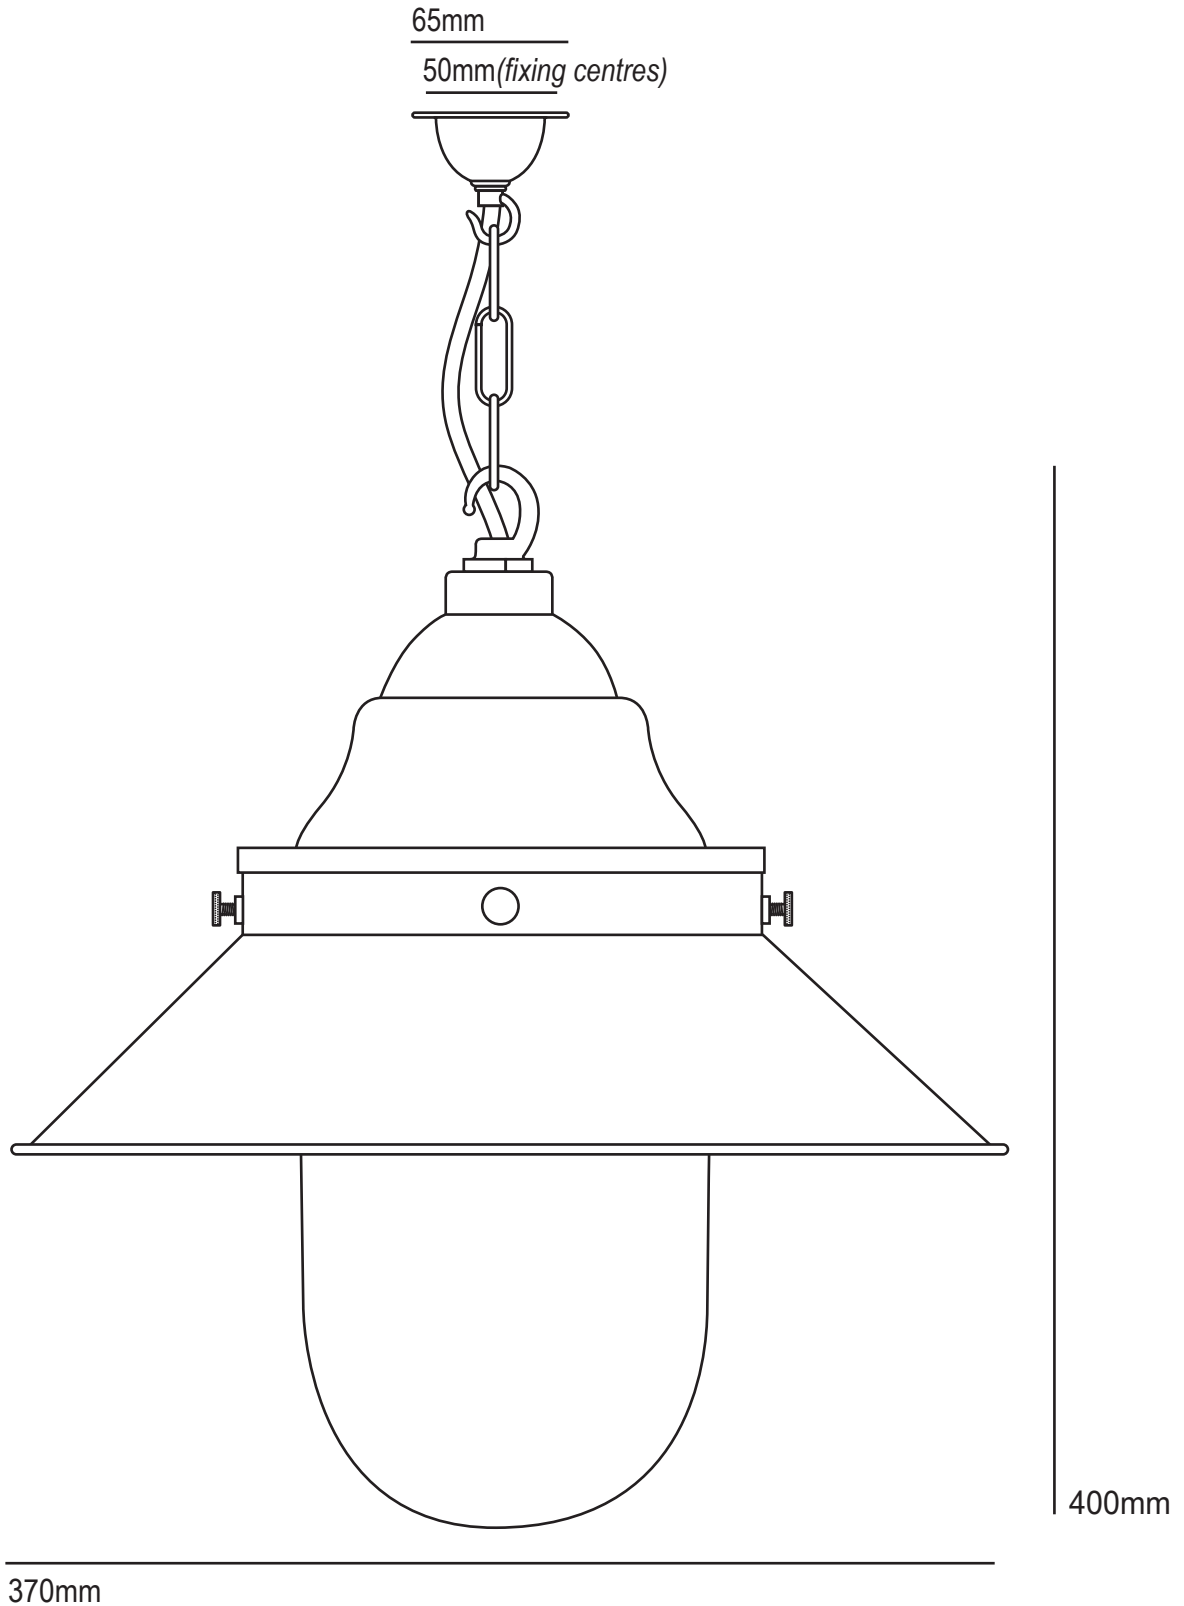

Ship's Large Decklight 7244

Product Code	Bulb Cap	Max Wattage	Bulb Type	Height/Length	Width/Diameter	Projection
7244	E27	150	GLS	400mm	370mm	n/a
Available Finish		Weathered copper. Clear or opal glass.				

Bulb Not Supplied.
Supplied with 1.8m of cable, 1.5m of chain and ceiling hook.
This product is available for specific markets. Low energy CFL compatible.