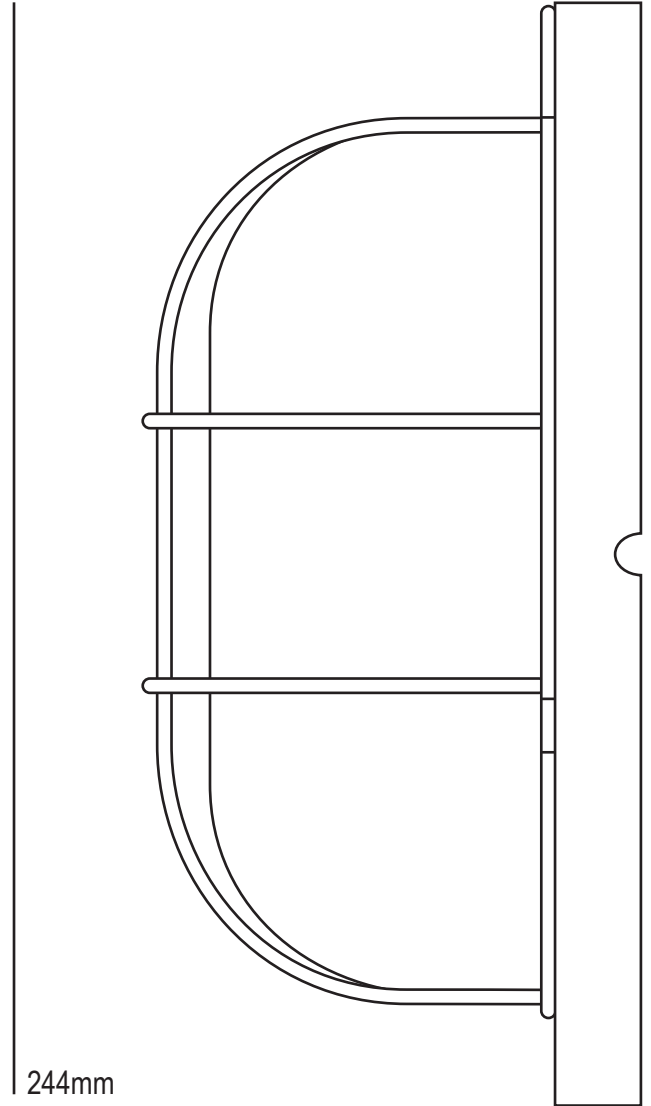

Oval Aluminium Bulkhead With Guard 7003

Product Code	Bulb Cap	Max Wattage	Bulb Type	Height/Length	Width/Diameter	Projection
7003	E27 G24+gear	60 13	GLS CFL	244mm	150mm	110mm
Available Finish		Silver or black painted aluminium with galvanised wire guard				

Front View

150mm

Side View

244mm

110mm

Bulb Not Supplied
Supplied unwired for direct connection to main supply(through backplate).
This product is available for specific markets. Low energy CFL compatible.