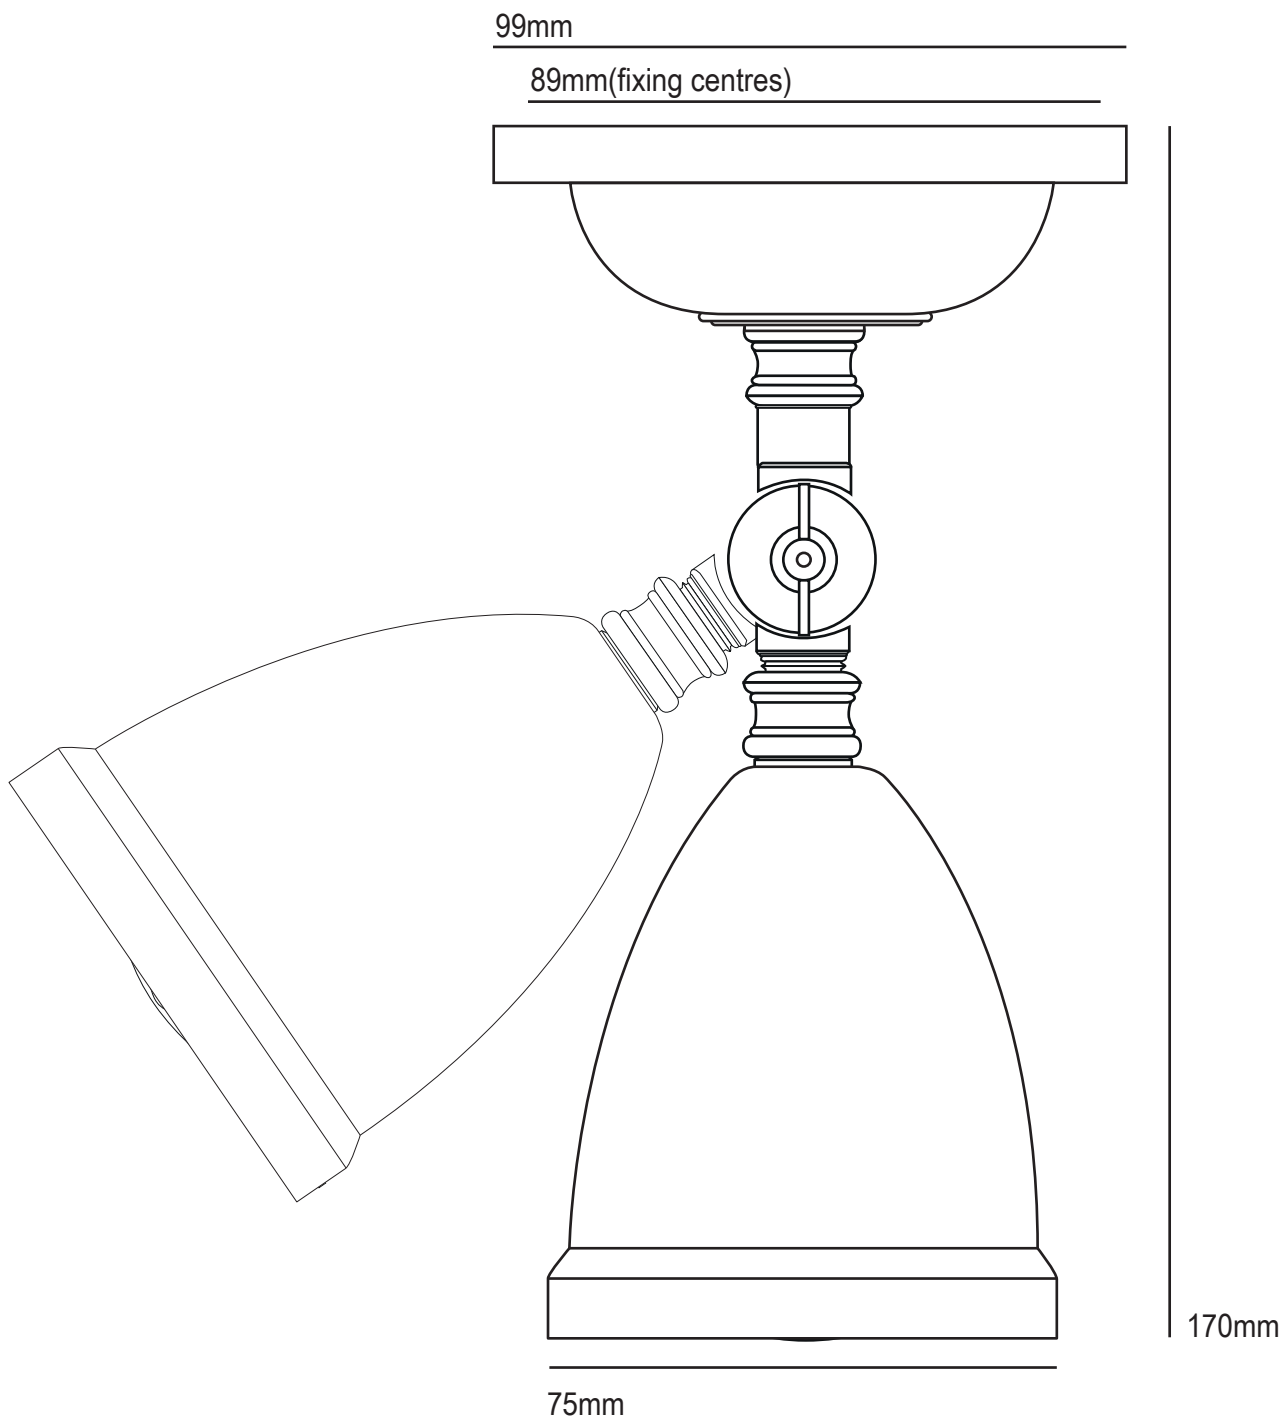

Adjustable Low Voltage Spot Light With Shade & Integral Transformer 0762

Product Code	Bulb Cap	Max Wattage	Bulb Type	Height/Length	Width/Diameter	Depth/Projection
0762	BA15d (SBC)	12V: 20 or 50W	Osram Halospot 70	170mm	99mm	n/a
Available Finish		Nickel Plated or Weathered Bronze				

Bulb Supplied: Osram Halospot 70 12V: 20W or 50W, 8° spot or 24° Flood
 Backplate contains integral (dimmable) transformer
 This product is available for specific markets.