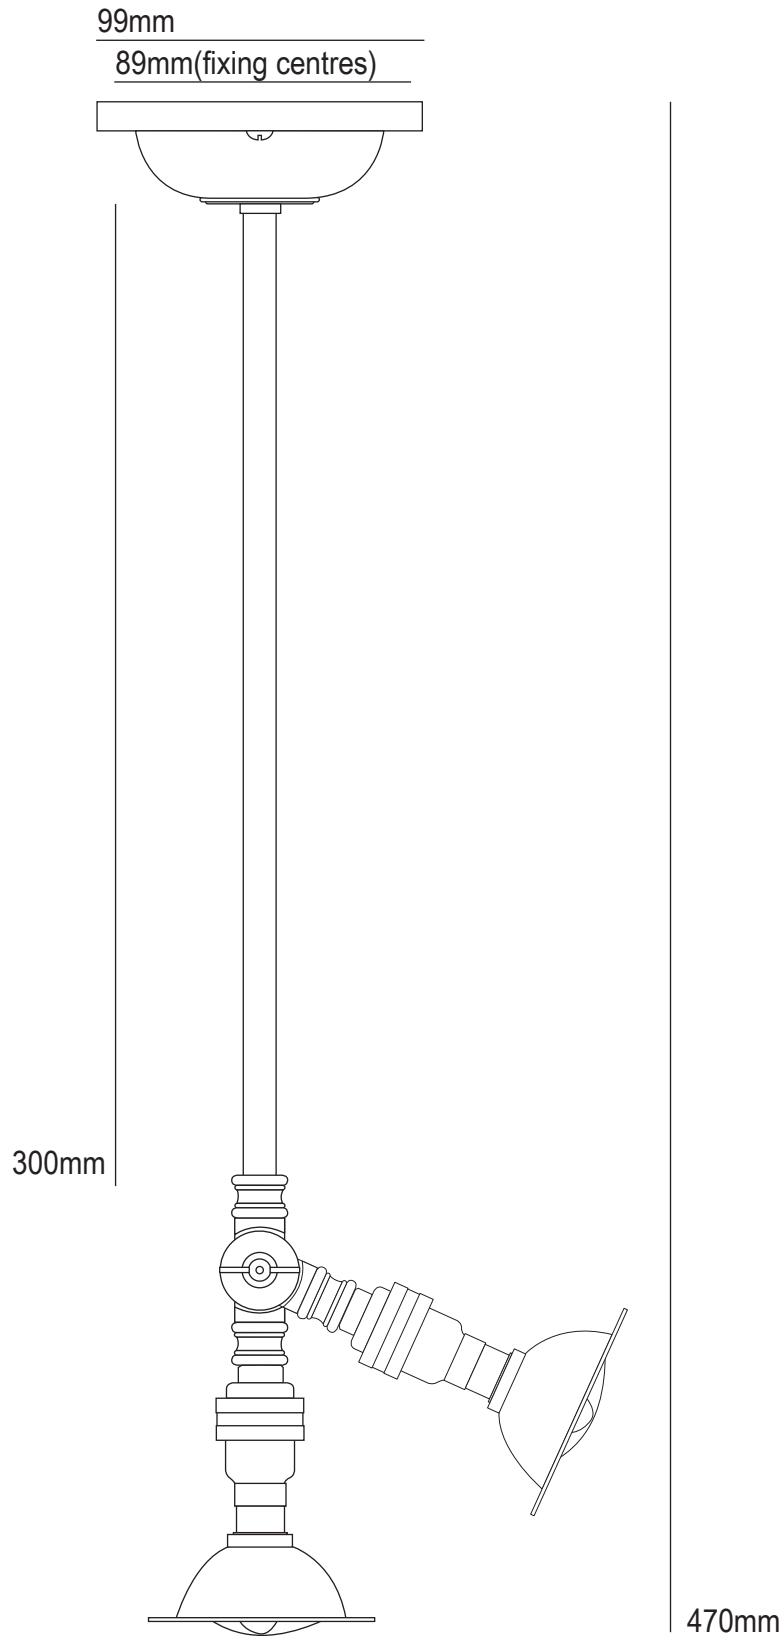

Adjustable Low Voltage Spot Light With Integral Tranformer + 30cm Rod

0758/ROD

Product Code	Bulb Cap	Max Wattage	Bulb Type	Height/Length	Width/Diameter	Depth/Projection
0758/ROD	BA15d (SBC)	12V: 20 or 50W	Osram Halospot 70	470mm	99mm	n/a
Available Finish		Nickel Plated or Weathered Bronze				

Bulb Supplied: Osram Halospot 70 12V: 20W or 50W, 8° spot or 24° Flood
Backplate contains integral (dimmable) transformer
This product is available for specific markets.